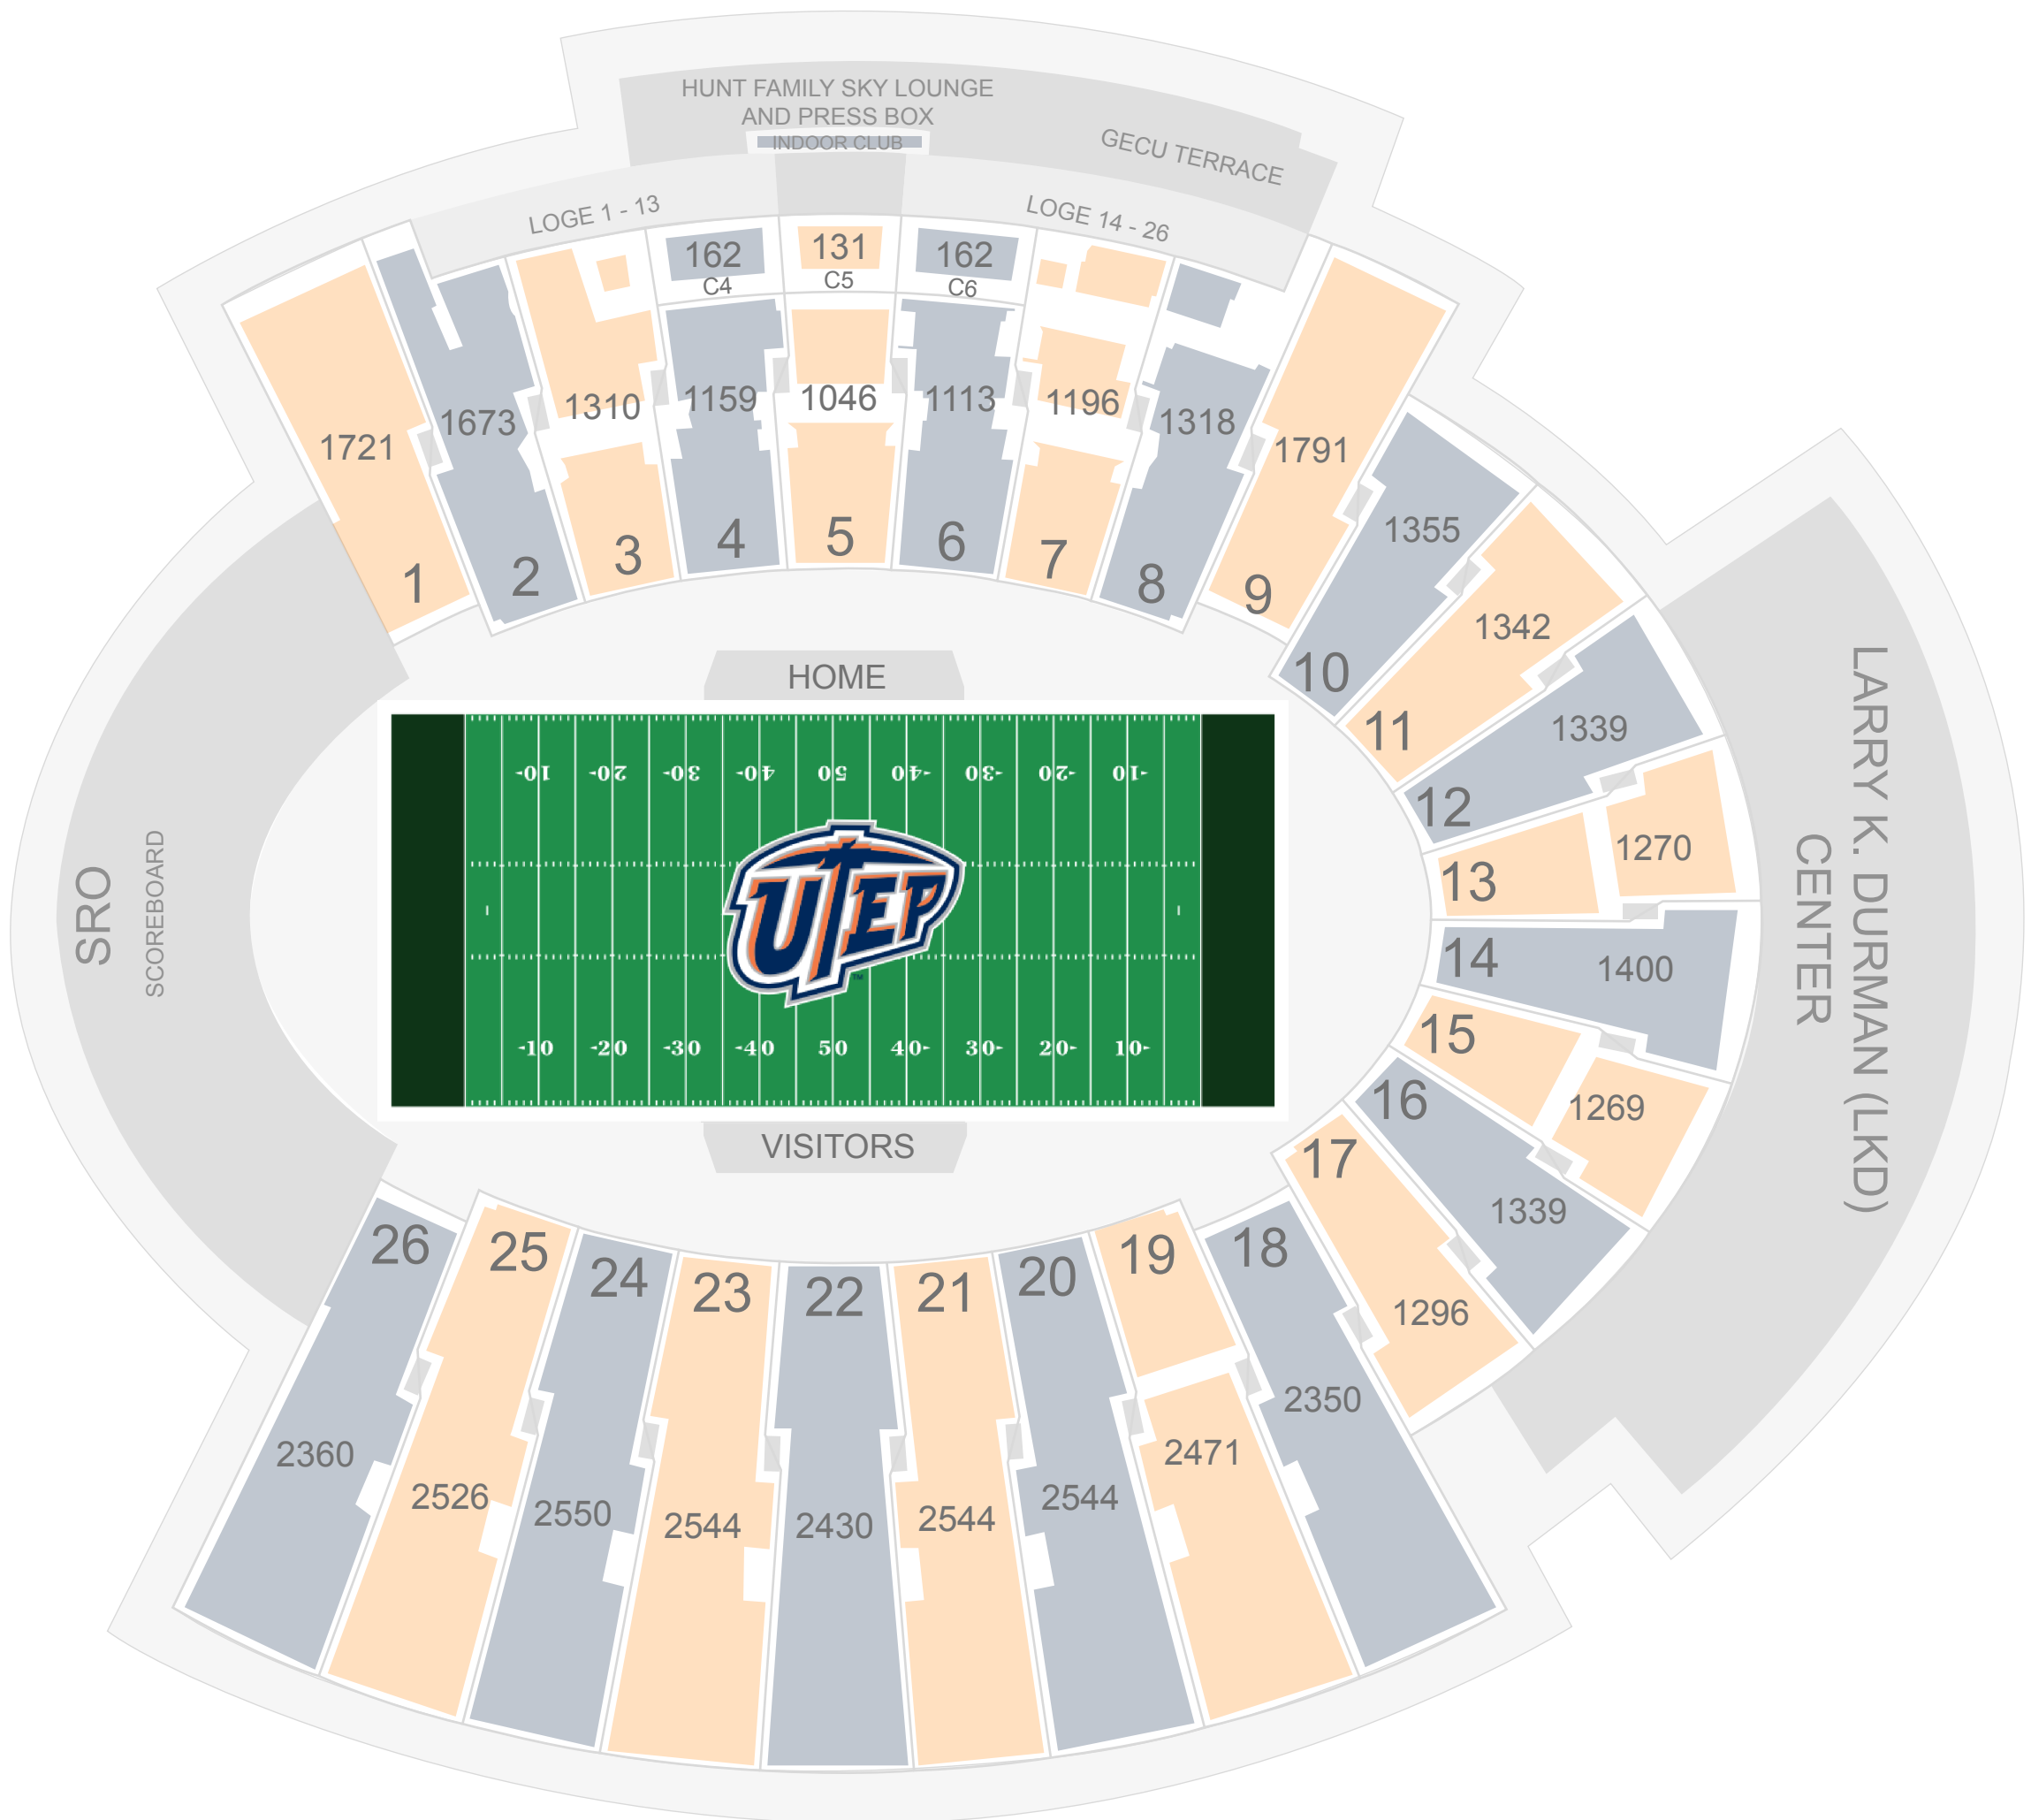

SUN BOWL CAPACITY

Total Gross Capacity: 45,971